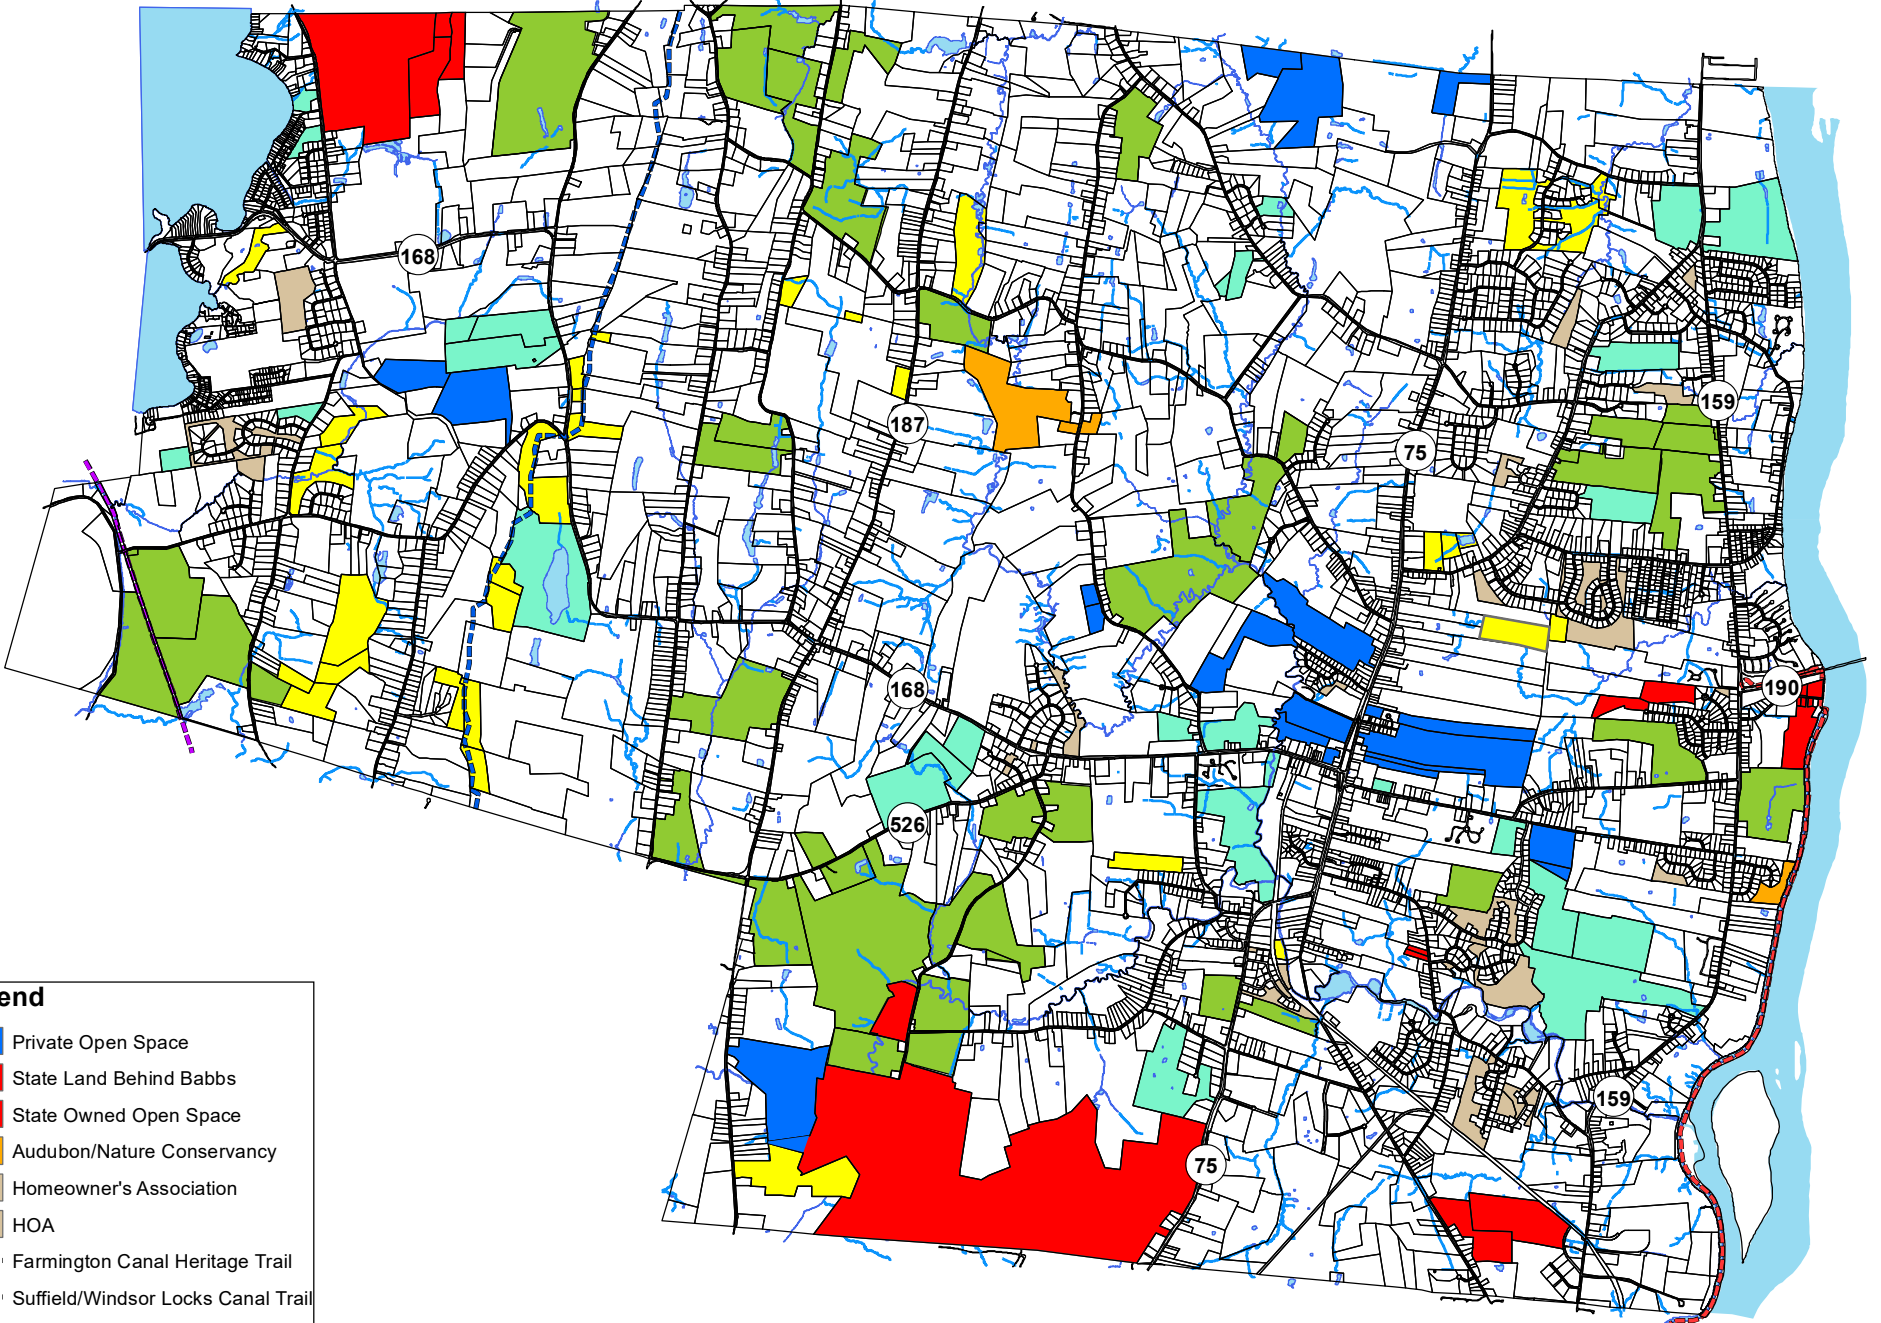

Open Space & Preserved Farmland

Legend

- Private Open Space
- State Land Behind Babbs
- State Owned Open Space
- Audubon/Nature Conservancy
- Homeowner's Association
- HOA
- Farmington Canal Heritage Trail
- Suffield/Windsor Locks Canal Trail
- Metacomet Trail
- Town Open Space
- Land Conservancy Parcels

1 inch = 5,000 feet